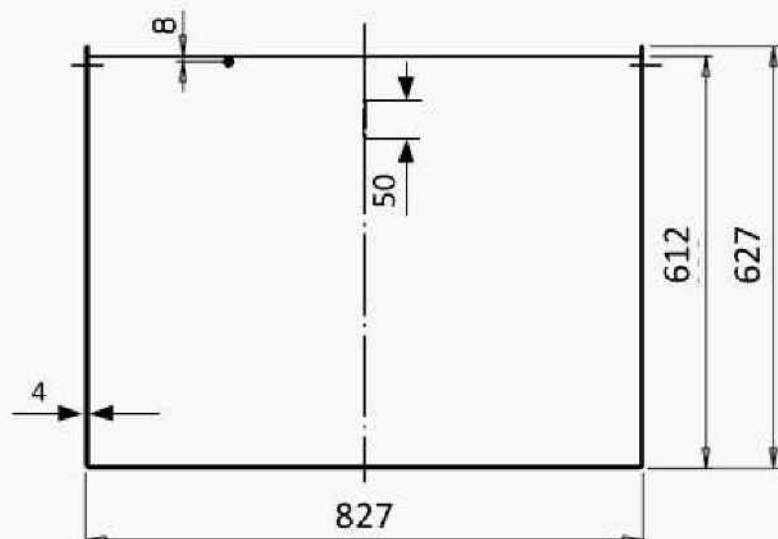

48V 1x24 cells

4 PzS 500

Battery weight min. 731kg  $\pm 5\%$

017076-1

Tray thickness 4mm