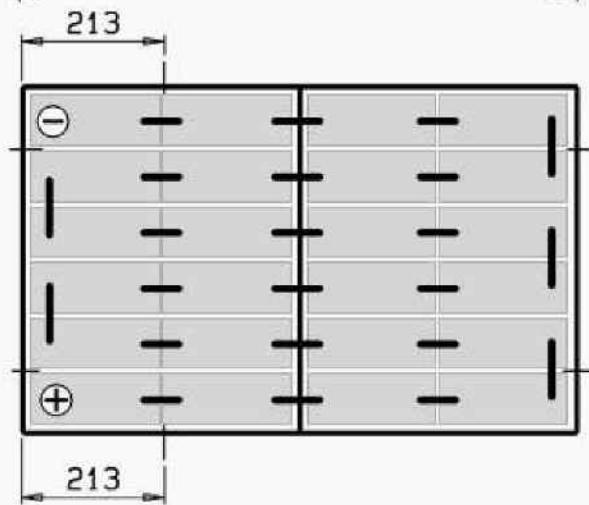

48V 1x24 cells

4 PzS 500

Battery weight min. 731kg  $\pm 5\%$

017076-1

Tray thickness 4mm