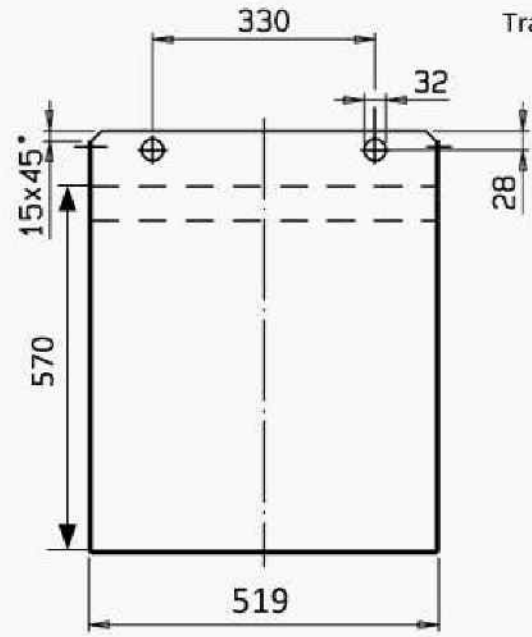

48V 1x24 cells

4 PzS 500

Battery weight min. 731kg  $\pm 5\%$

017076-1

Tray thickness 4mm